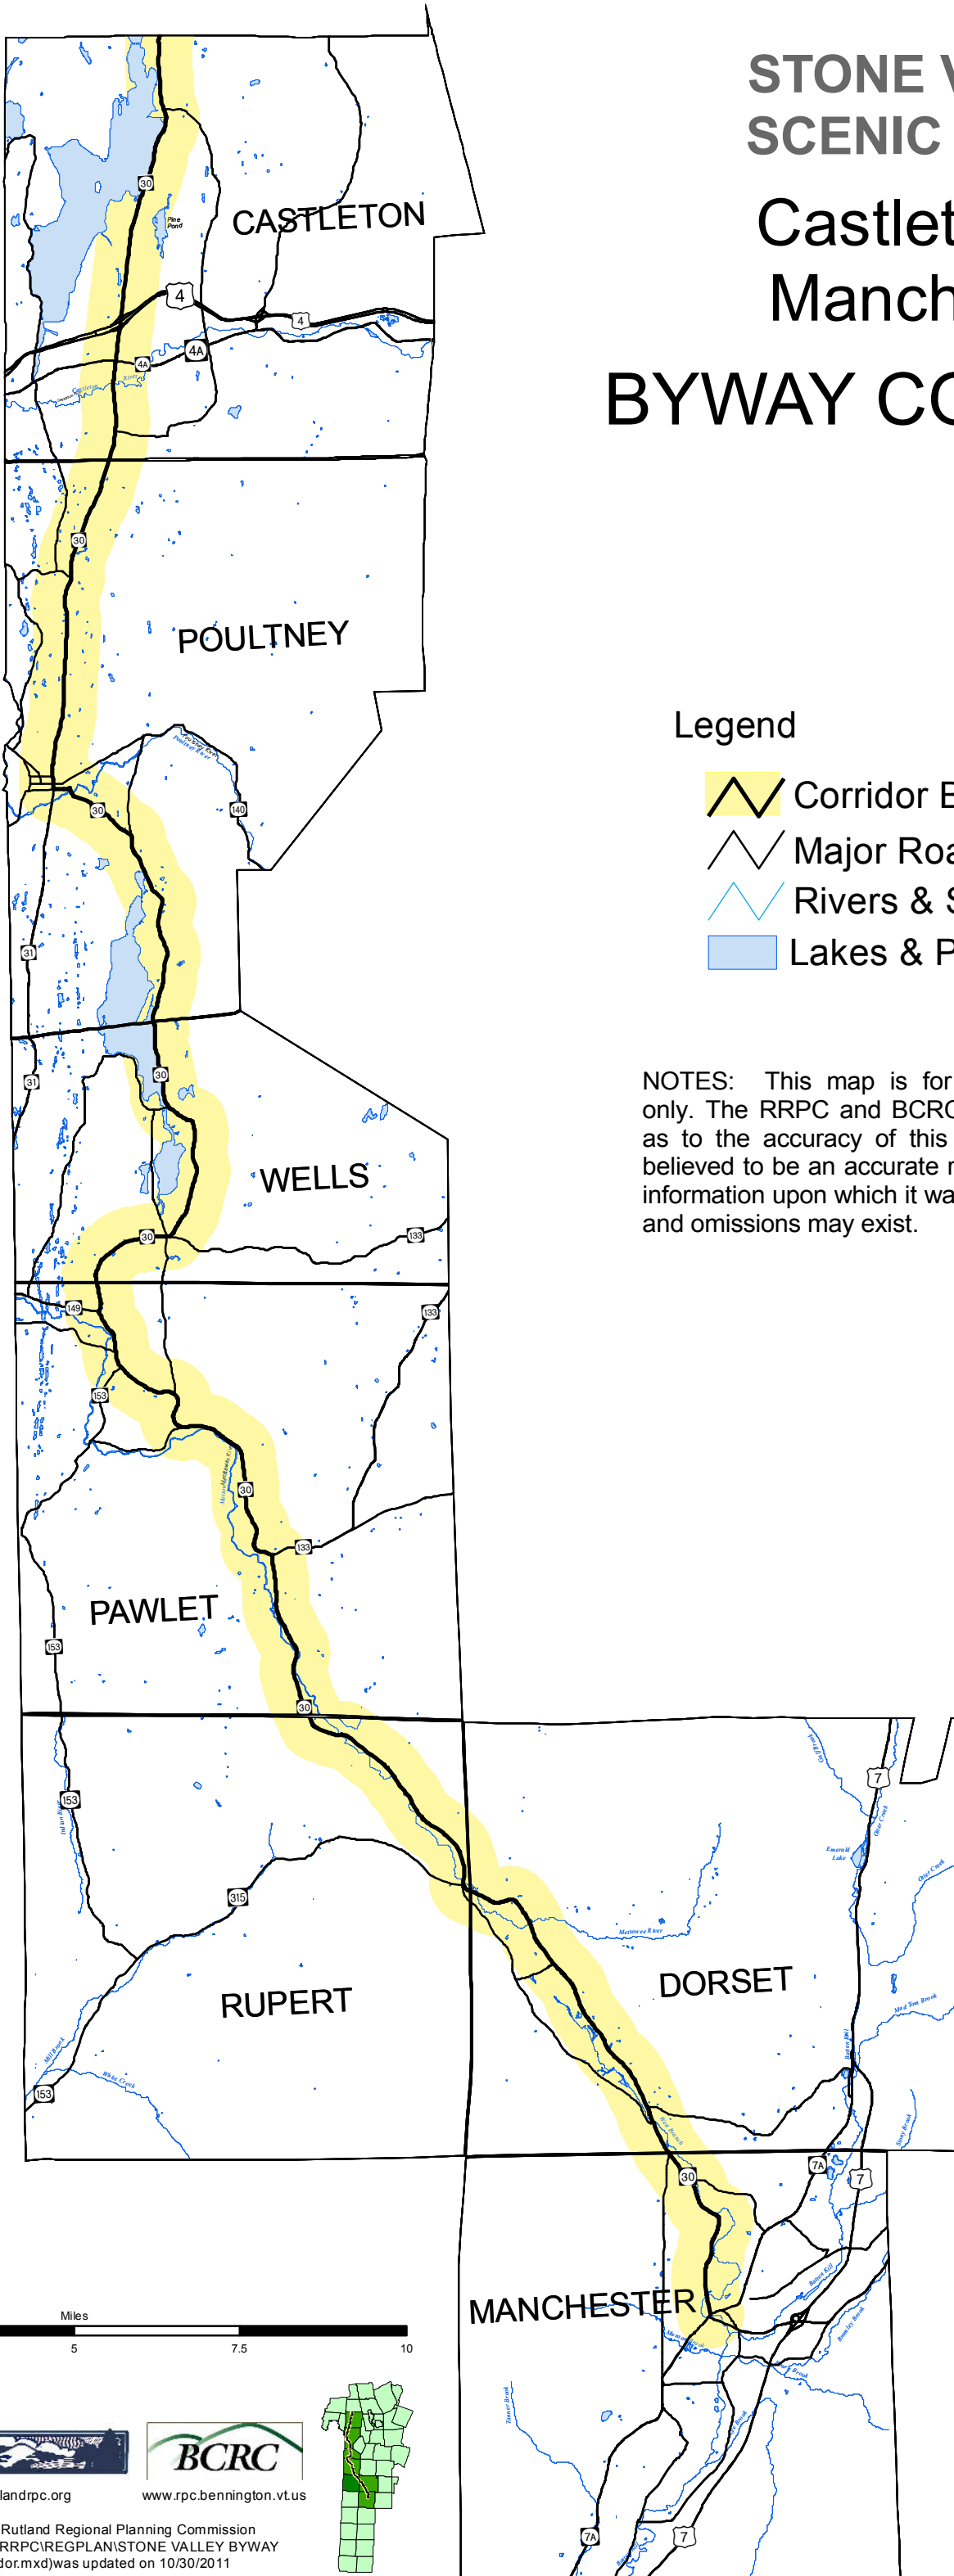

STONE VALLEY SCENIC BYWAY

Castleton to Manchester

BYWAY CORRIDOR

Legend

- Corridor Boundary
- Major Road
- Rivers & Streams
- Lakes & Ponds

NOTES: This map is for planning purposes only. The RRPC and BCRC make no warranty as to the accuracy of this data. The data is believed to be an accurate representation of the information upon which it was derived, but errors and omissions may exist.

www.rutlandrpc.org

www.rpc.bennington.vt.us

Copyright Rutland Regional Planning Commission
This map (D:\RRPC\REGPLAN\STONE VALLEY BYWAY
Corridor.mxd) was updated on 10/30/2011